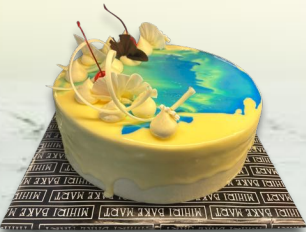

# MIHIRI

**Vanilla Gateau**  
1.2kg - Rs. 2000

**Blueberry Gateau**  
1.2kg - Rs. 2500  
700g - Rs. 1500

**Pineapple Gateau**  
1.2kg - Rs. 2400

**Coffee Gateau**  
1.2kg - Rs. 2100

**Strawberry Gateau**  
1.2kg - Rs. 2500  
700g - Rs. 1500